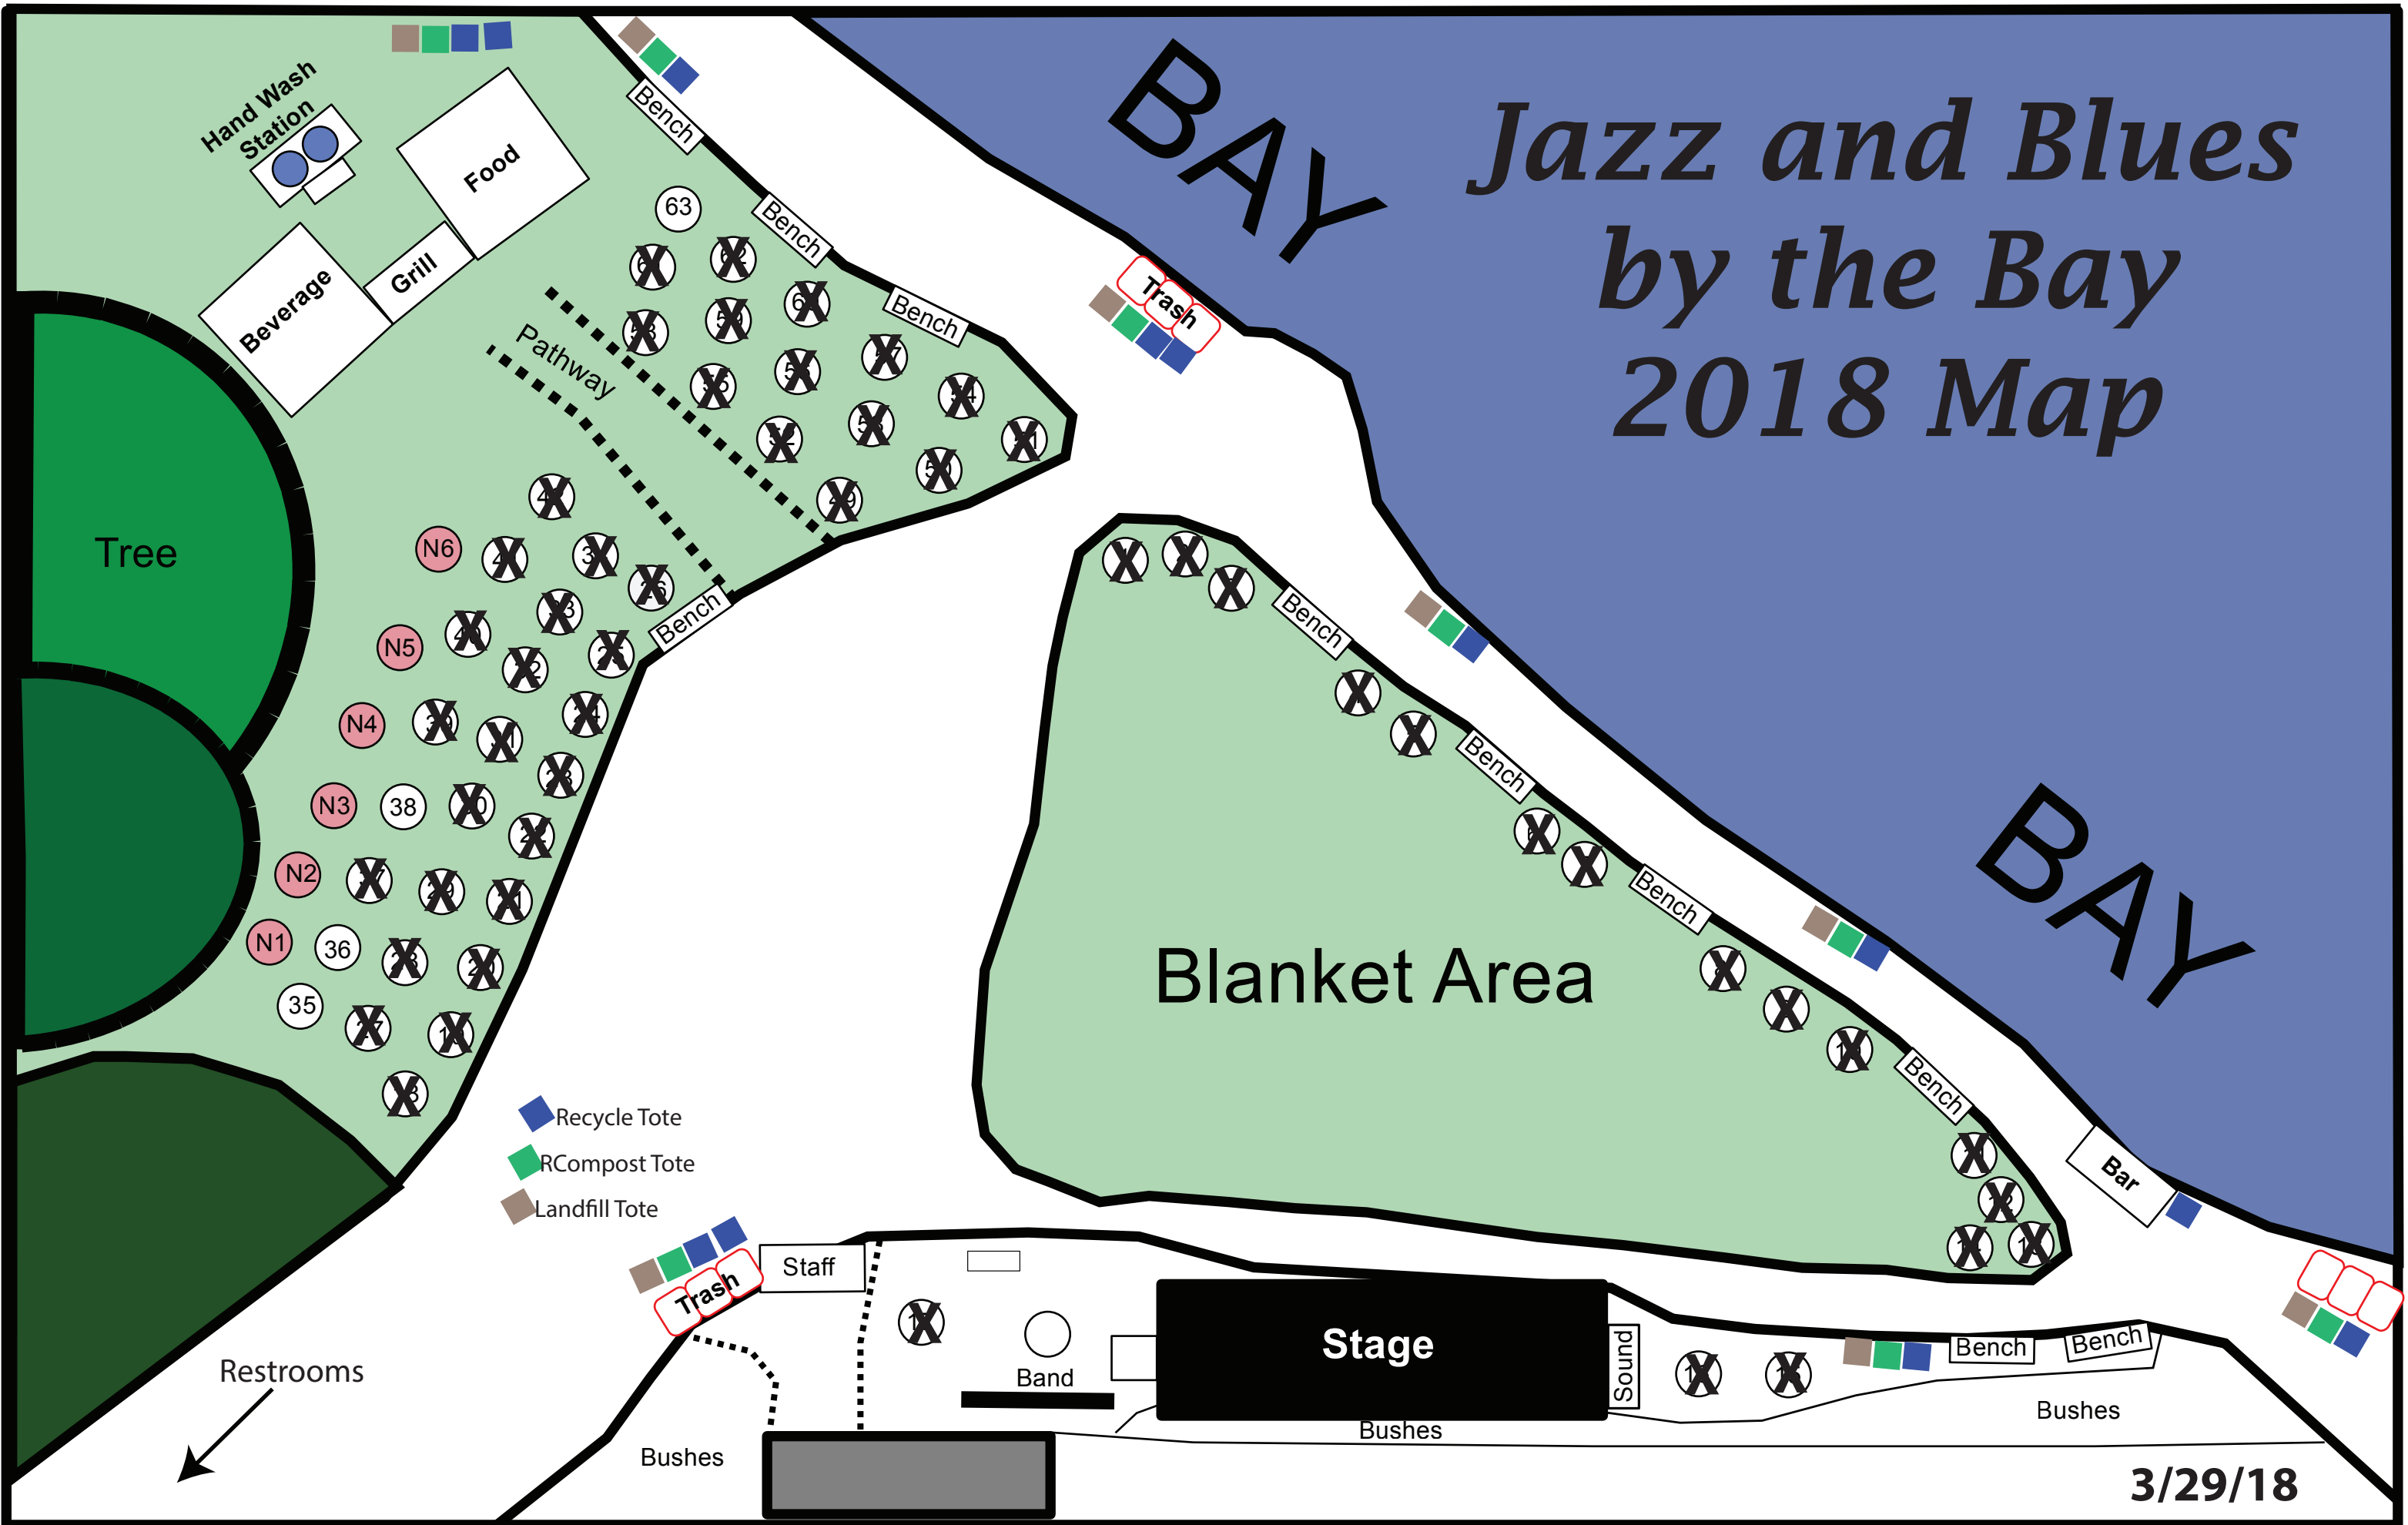

BAY

Jazz and Blues by the Bay 2018 Map

BAY

- Recycle Tote
- RCompost Tote
- Landfill Tote

3/29/18