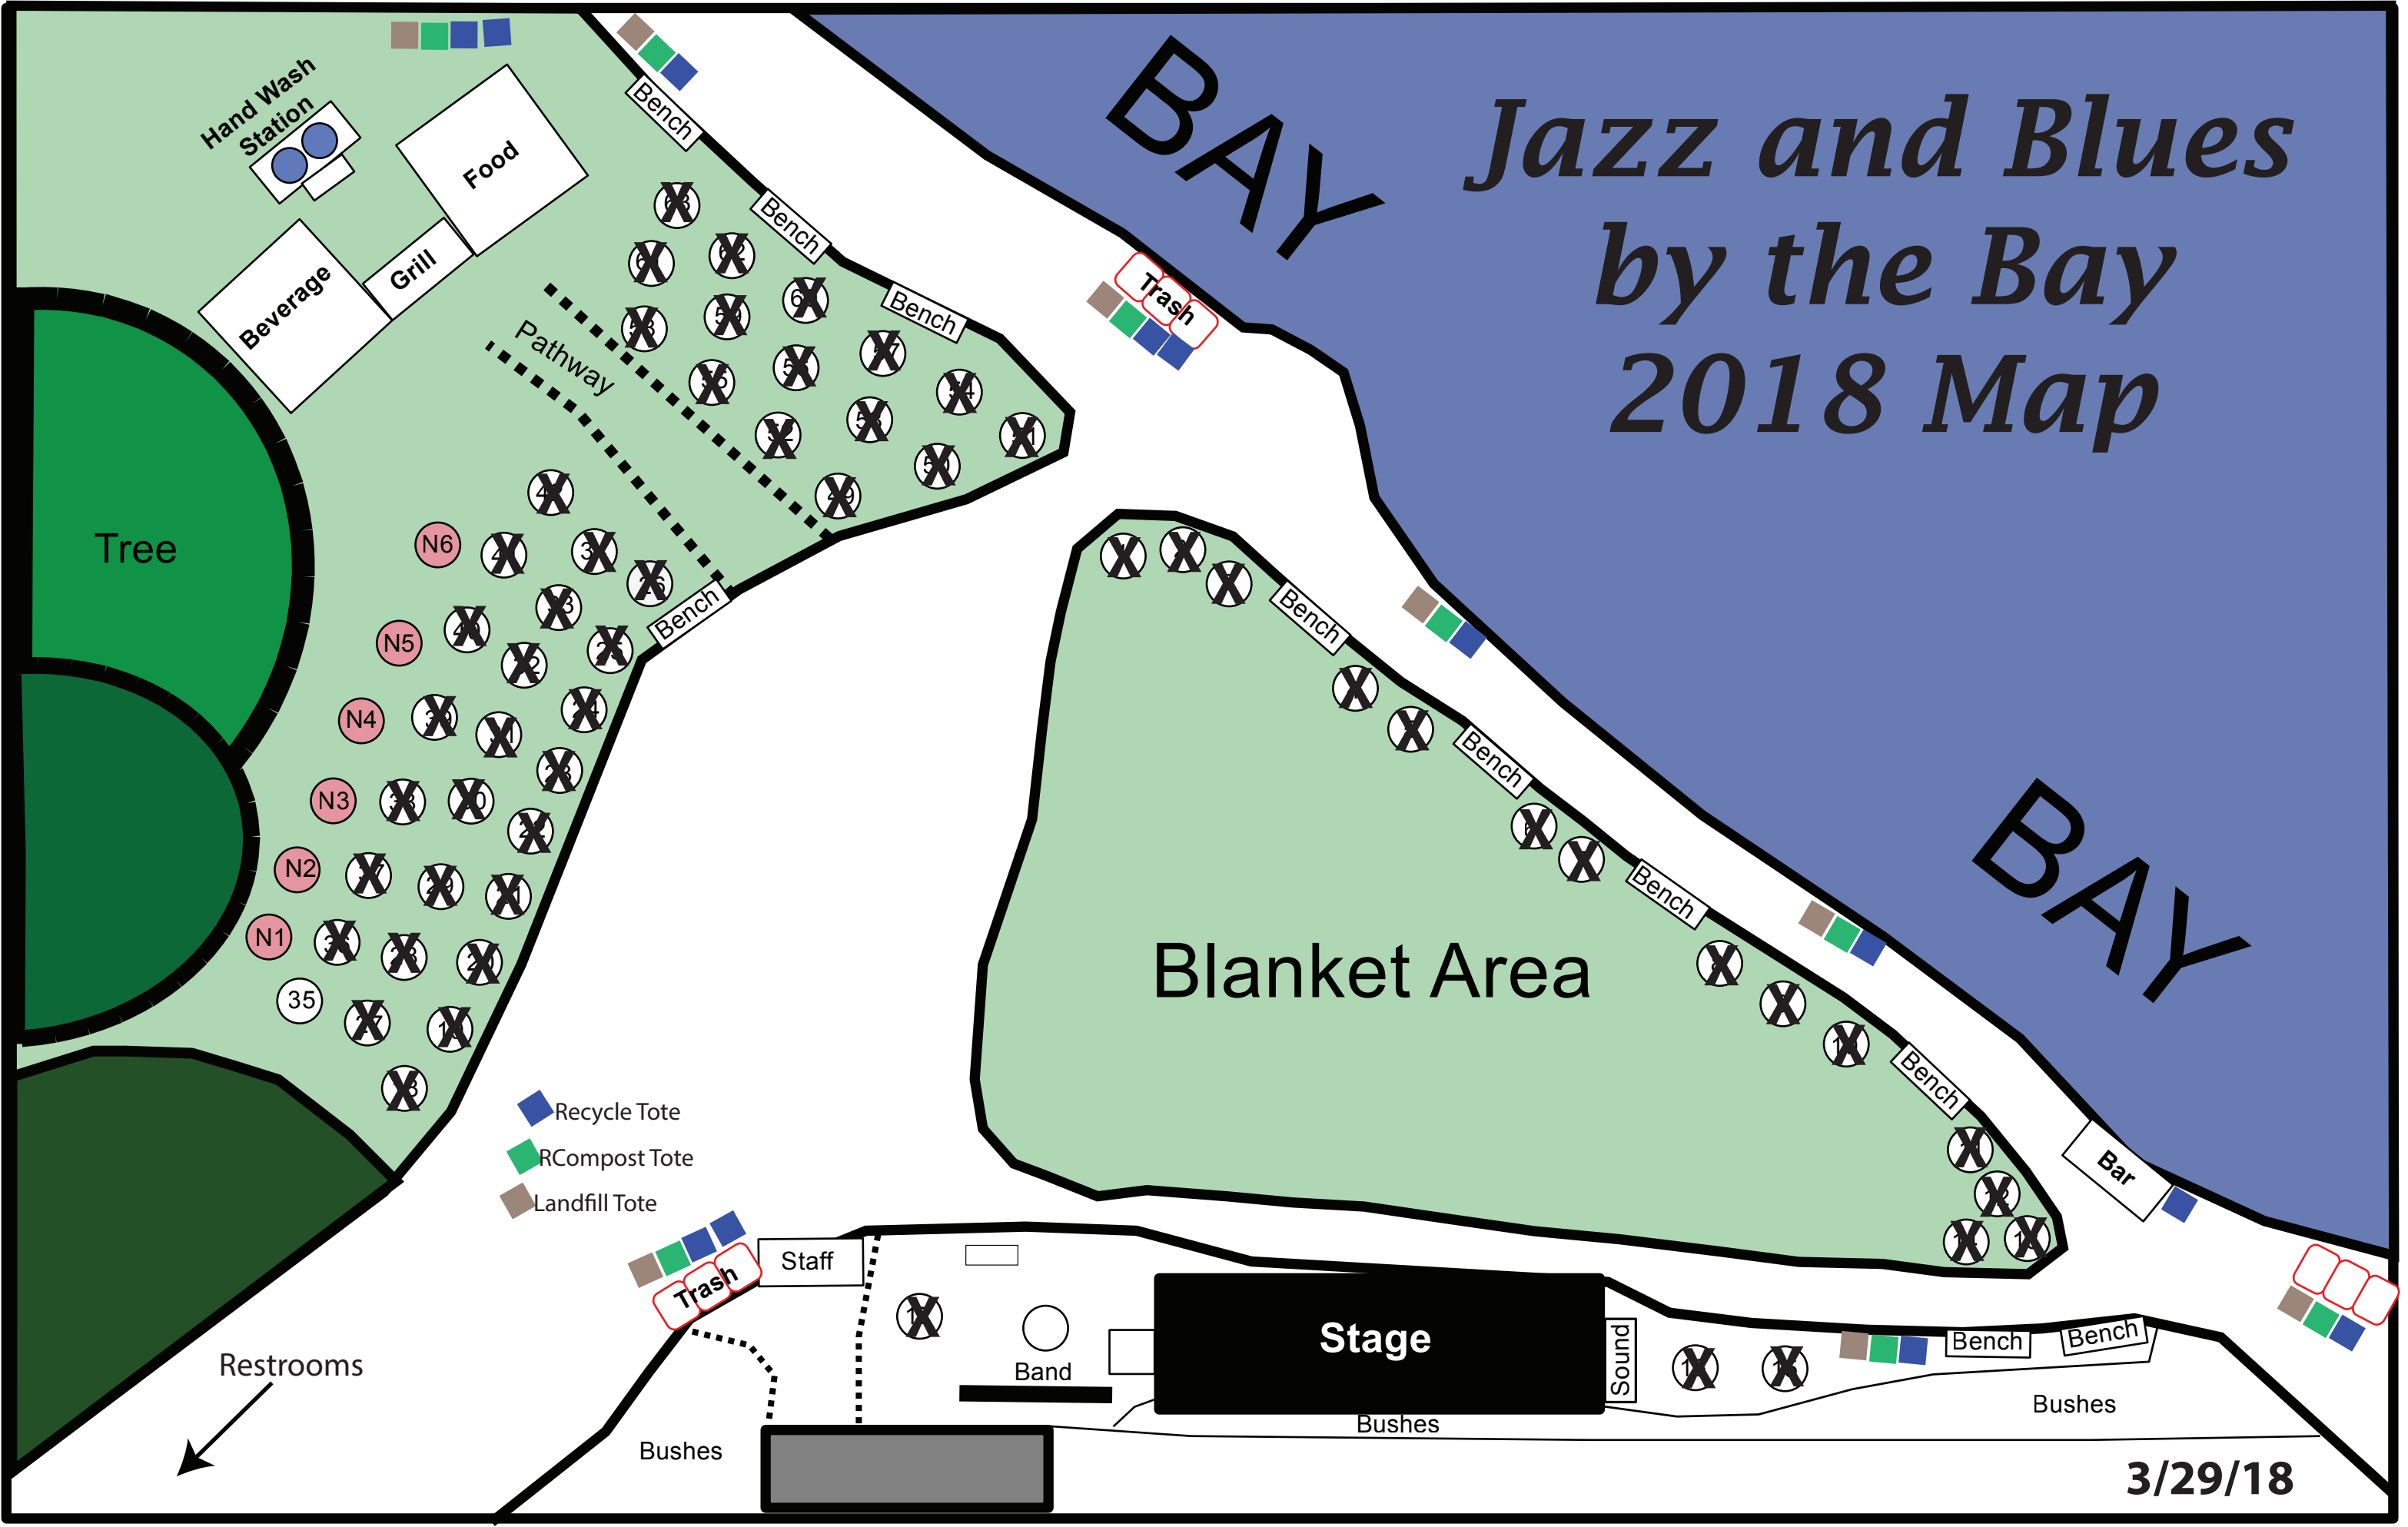

BAY

Jazz and Blues by the Bay 2018 Map

BAY

- Recycle Tote
- RCompost Tote
- Landfill Tote

3/29/18