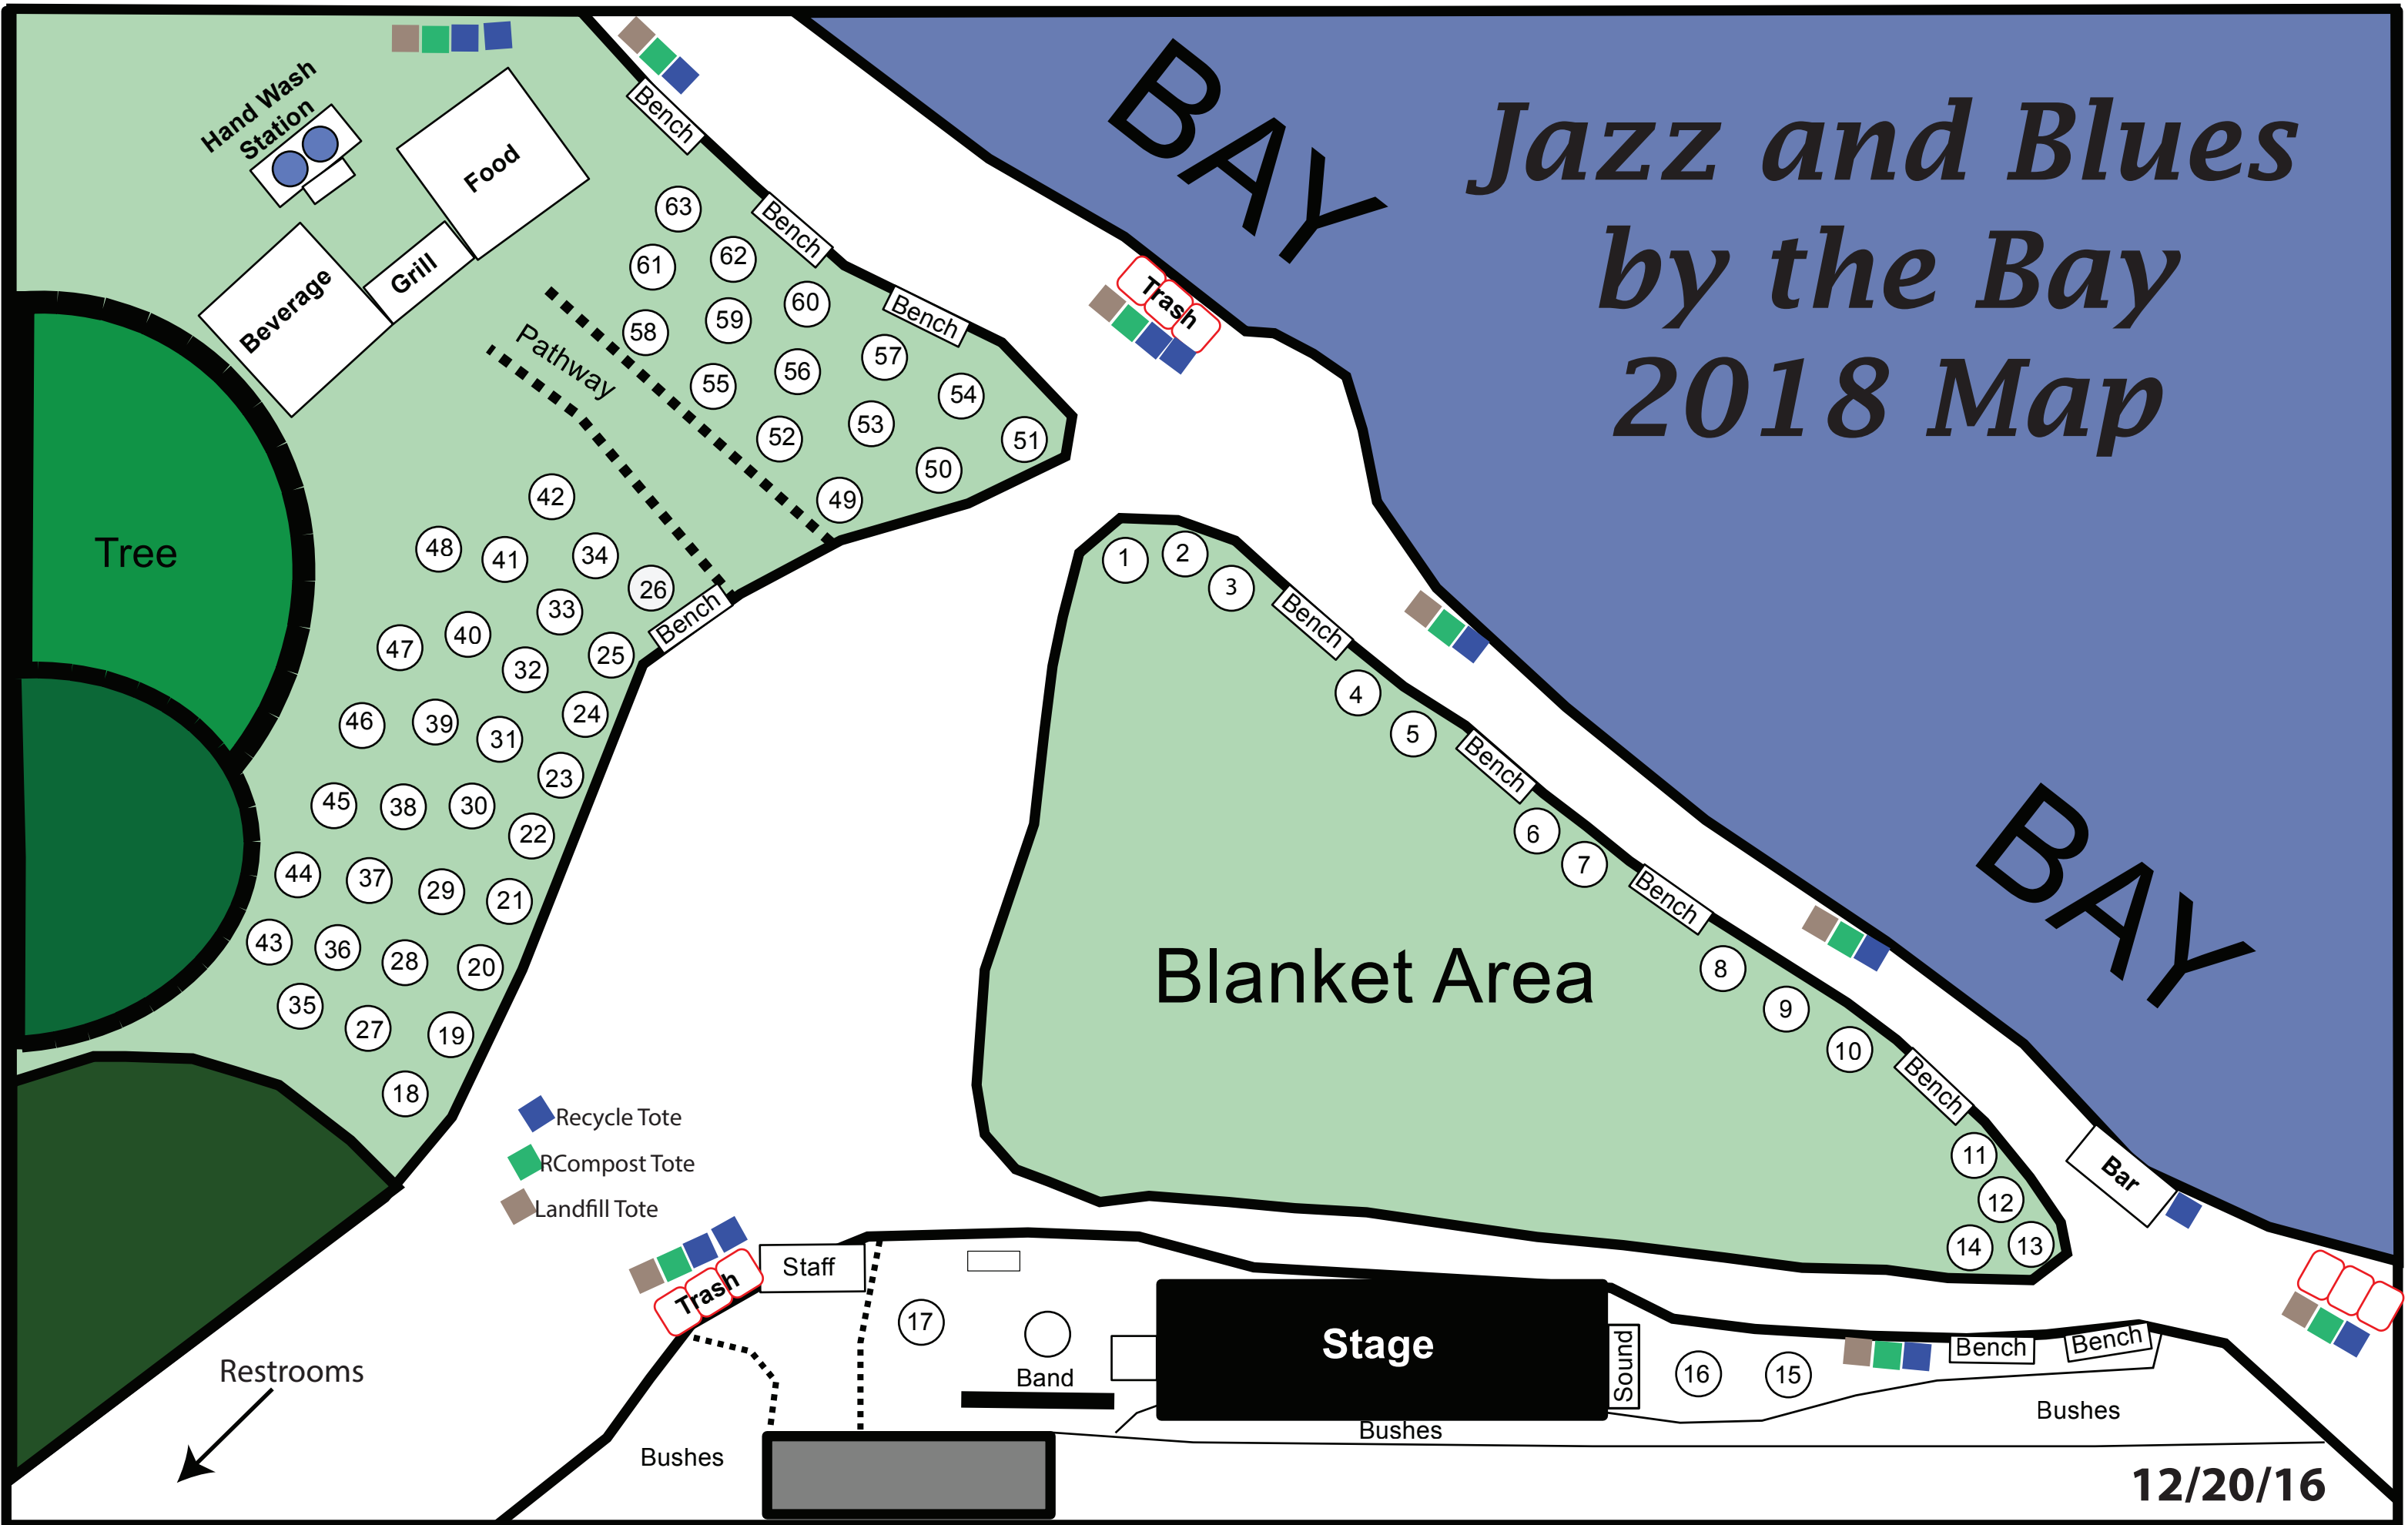

BAY

Jazz and Blues by the Bay 2018 Map

BAY

- Recycle Tote
- RCompost Tote
- Landfill Tote

12/20/16