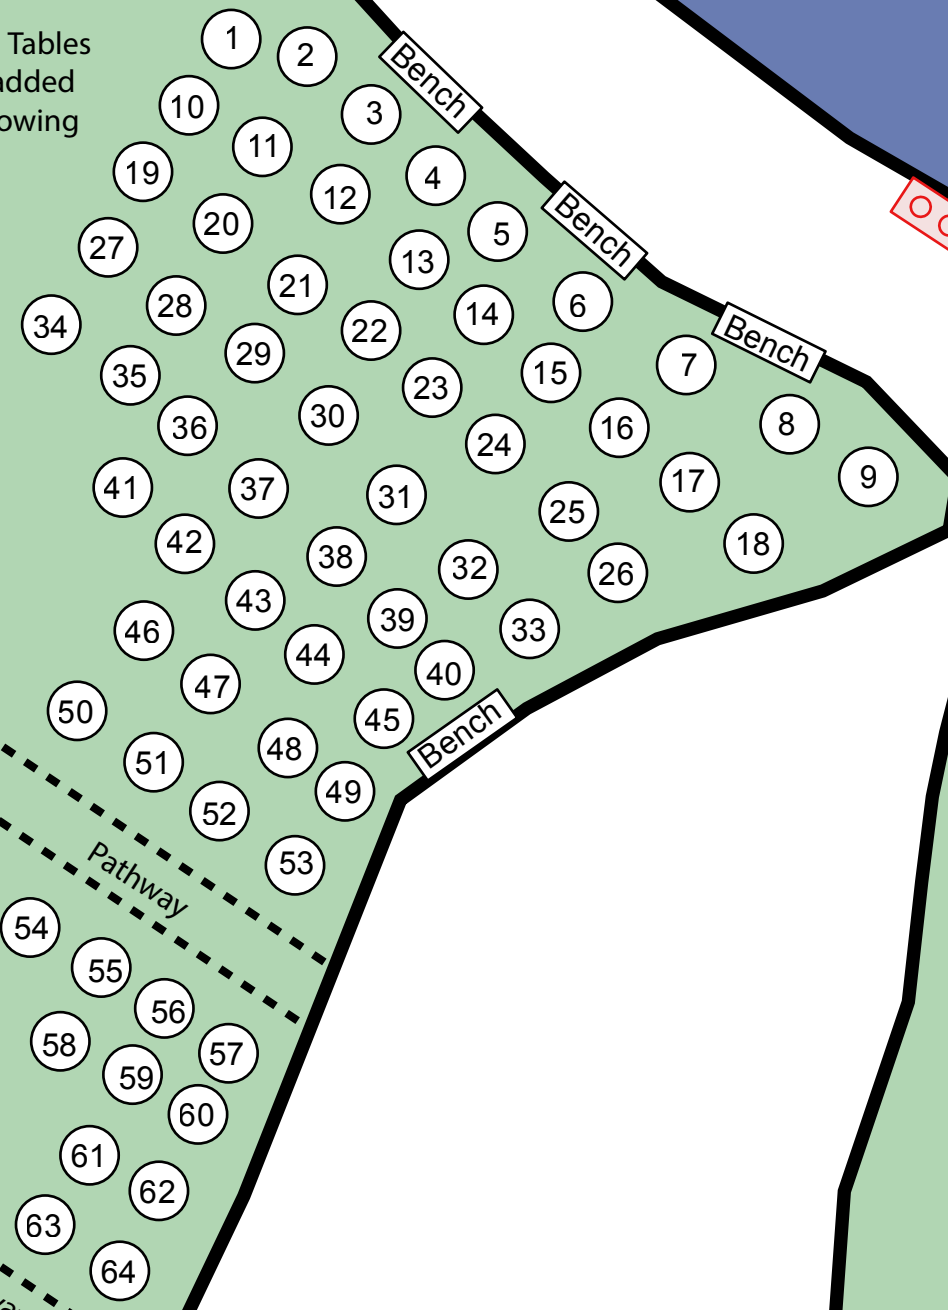

# 4th of July

BAY

BAY

Blanket Area

Stage

Additional Tables  
May be added  
space allowing

Tree

Tree

Beverages

Bushes

Bench

Bench

Bench

Bench

Bench

Bench

65

66

Bench

Bench

Trash

Bushes

Container

Bushes

Bushes

**4th of July  
Table Map  
CLICK HERE**